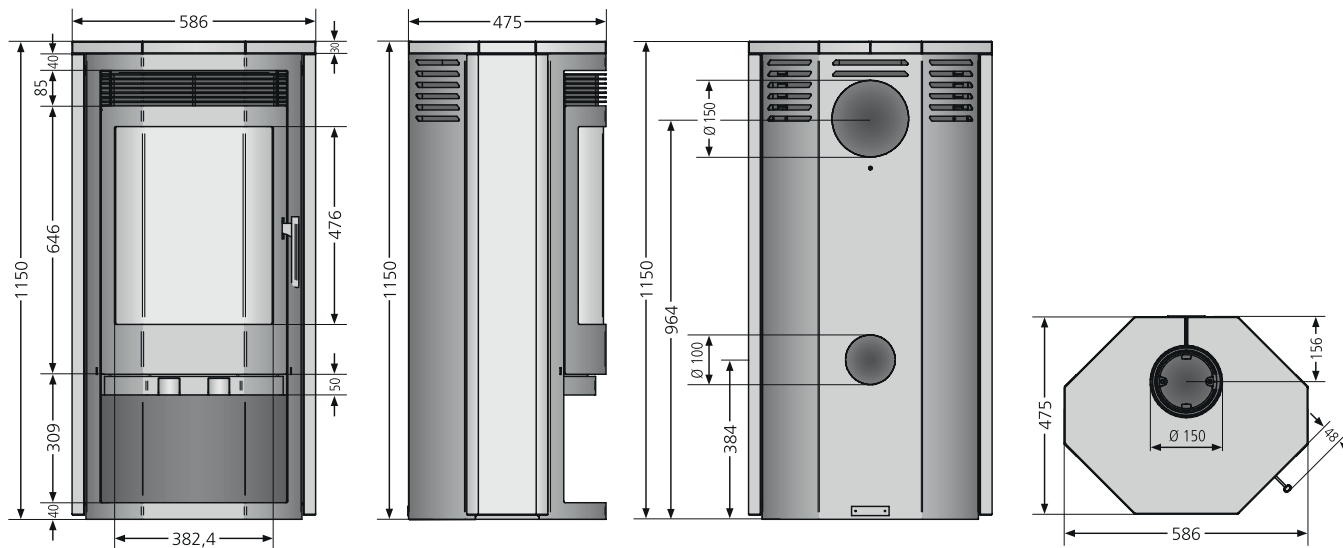

## STANDARD SCOPE OF DELIVERY

- Stone version comes with cover plate and sides in stone
- Air flow handle
- Possibility for external combustion air connection comes as standard

Please order the connecting piece for external air connection separately.

Air flow handle

External combustion air connection

Usedom 7 Soapstone, corpus steel grey

24h

144  
m<sup>3</sup>

>80  
%

Available designs		Order no.	EAN-Code
Usedom 7, steel grey		6527 29	4250340903592
Usedom 7, Soapstone, corpus steel grey		6527 22	4250340903608
Usedom 7, Sandstone, corpus steel black		6527 42	4250340903615
Optional accessories		Order no.	EAN-Code
Connecting piece for combustion air supply		9200 69	4029807779991
Energy efficiency class		A	
Connection possibility		top / rear	
Operation with external air supply		rear	
Nominal heat output	kW	7,0	
Weight (incl. packaging) steel / stone	ca. kg	122 / 173	
Room heating capability	m <sup>3</sup>	144	
Length of logs	cm	33	
Exhaust gas mass flow	g/s	8,1	
Exhaust gas temperature	°C	292	
Required discharge pressure	mbar	0,12	